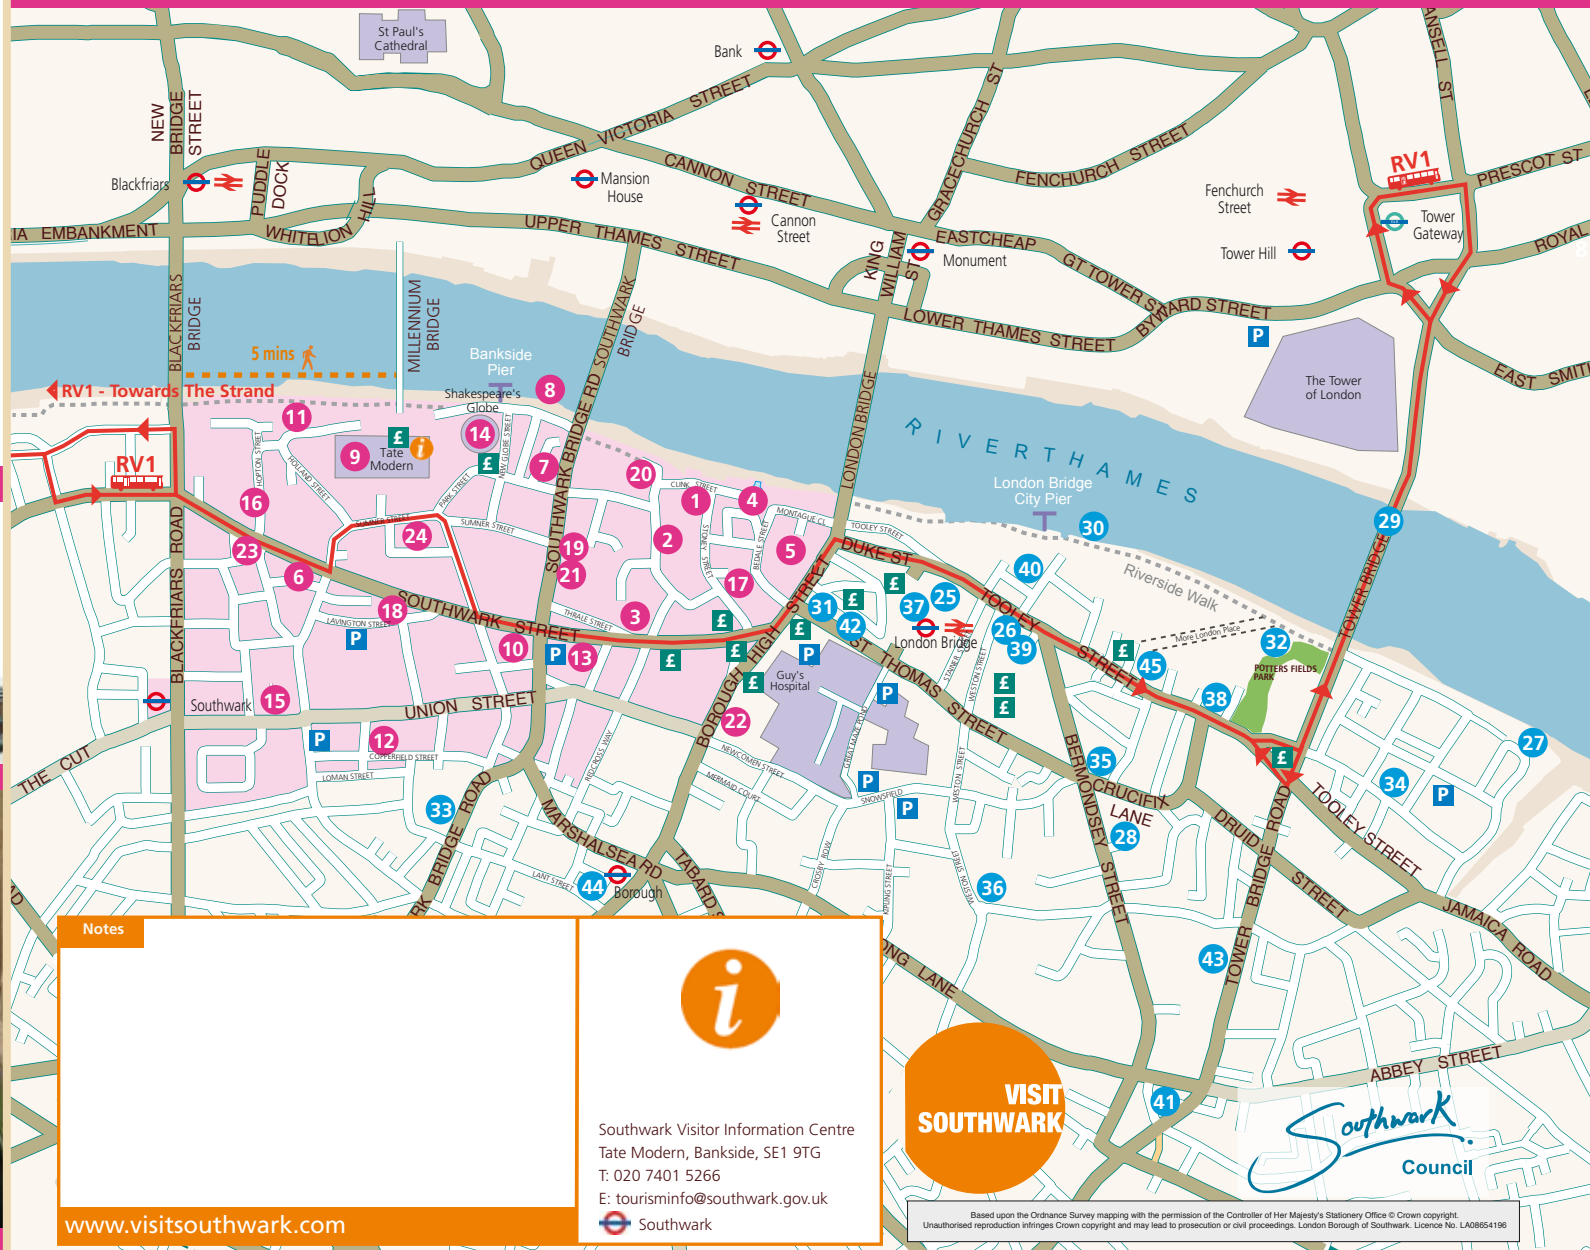

Bankside

Better Bankside
betterbankside.co.uk

Notes

Southwark Visitor Information Centre
Tate Modern, Bankside, SE1 9TG
T: 020 7401 5266
E: tourisminfo@southwark.gov.uk

Southwark

www.visitsouthwark.com